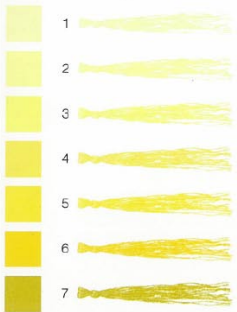

AUSTRALIAN TAPESTRY WORKSHOP

The chart is a colour guide only.

The chart is a colour guide only.