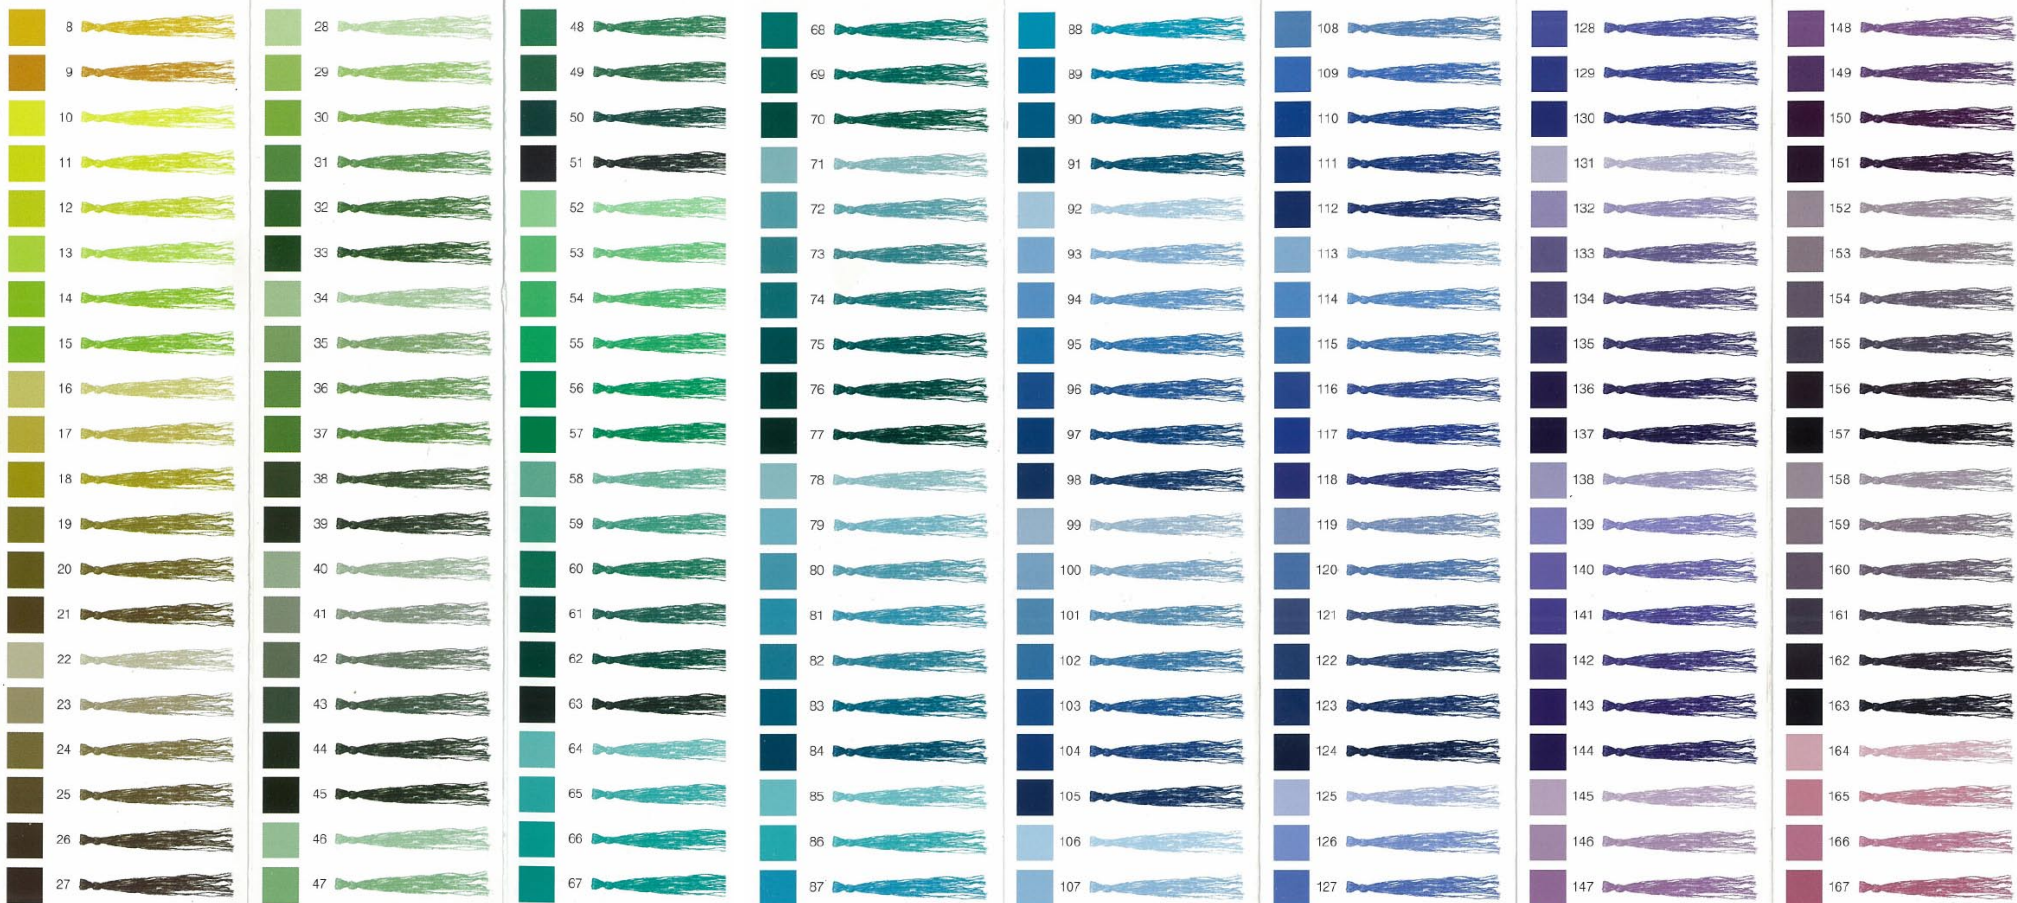

AUSTRALIAN TAPESTRY WORKSHOP

The chart is a colour guide only.

The chart is a colour guide only.