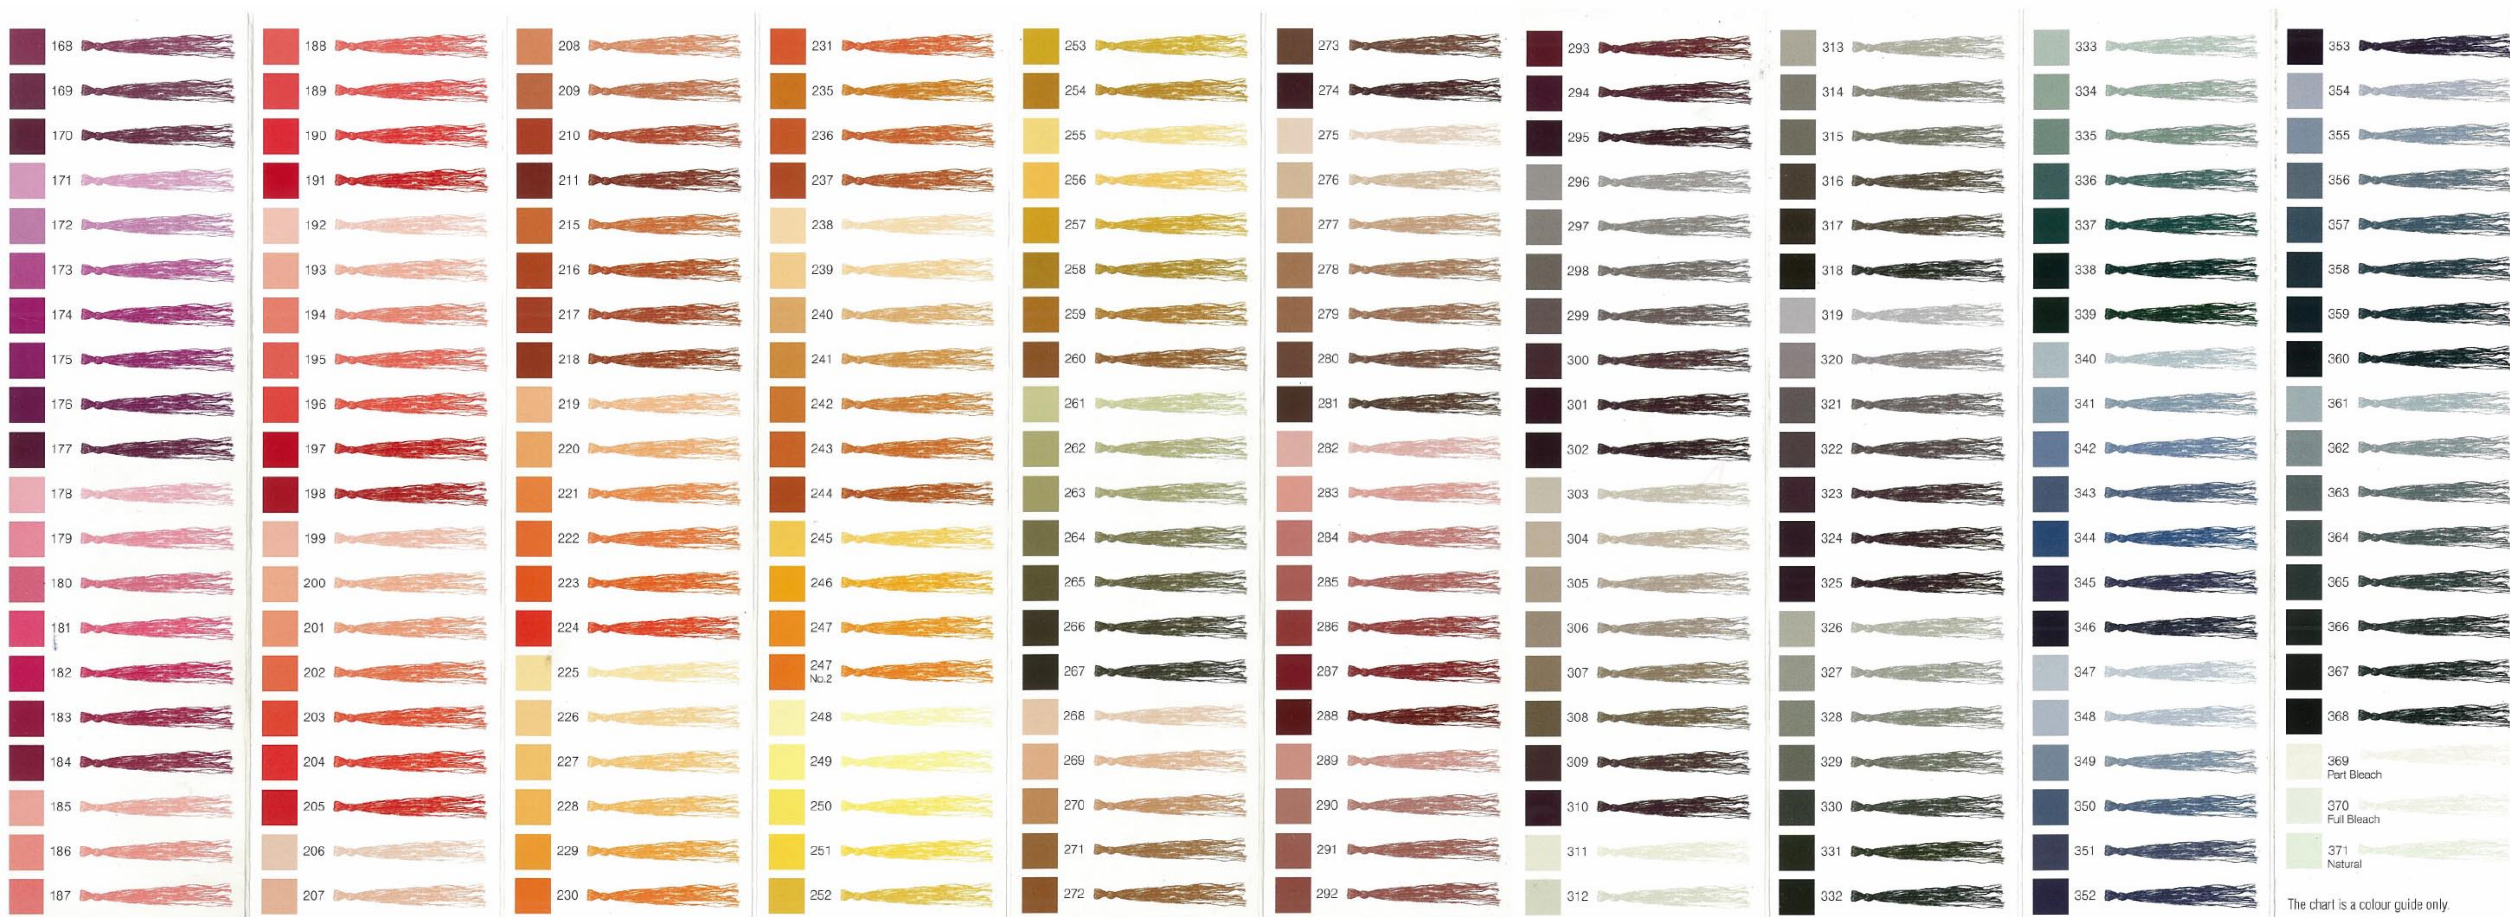

AUSTRALIAN TAPESTRY WORKSHOP

The chart is a colour guide only.

The chart is a colour guide only.