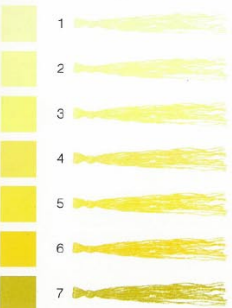

AUSTRALIAN TAPESTRY WORKSHOP

The chart is a colour guide only.

369 Part Bleach
370 Full Bleach
371 Natural

The chart is a colour guide only.