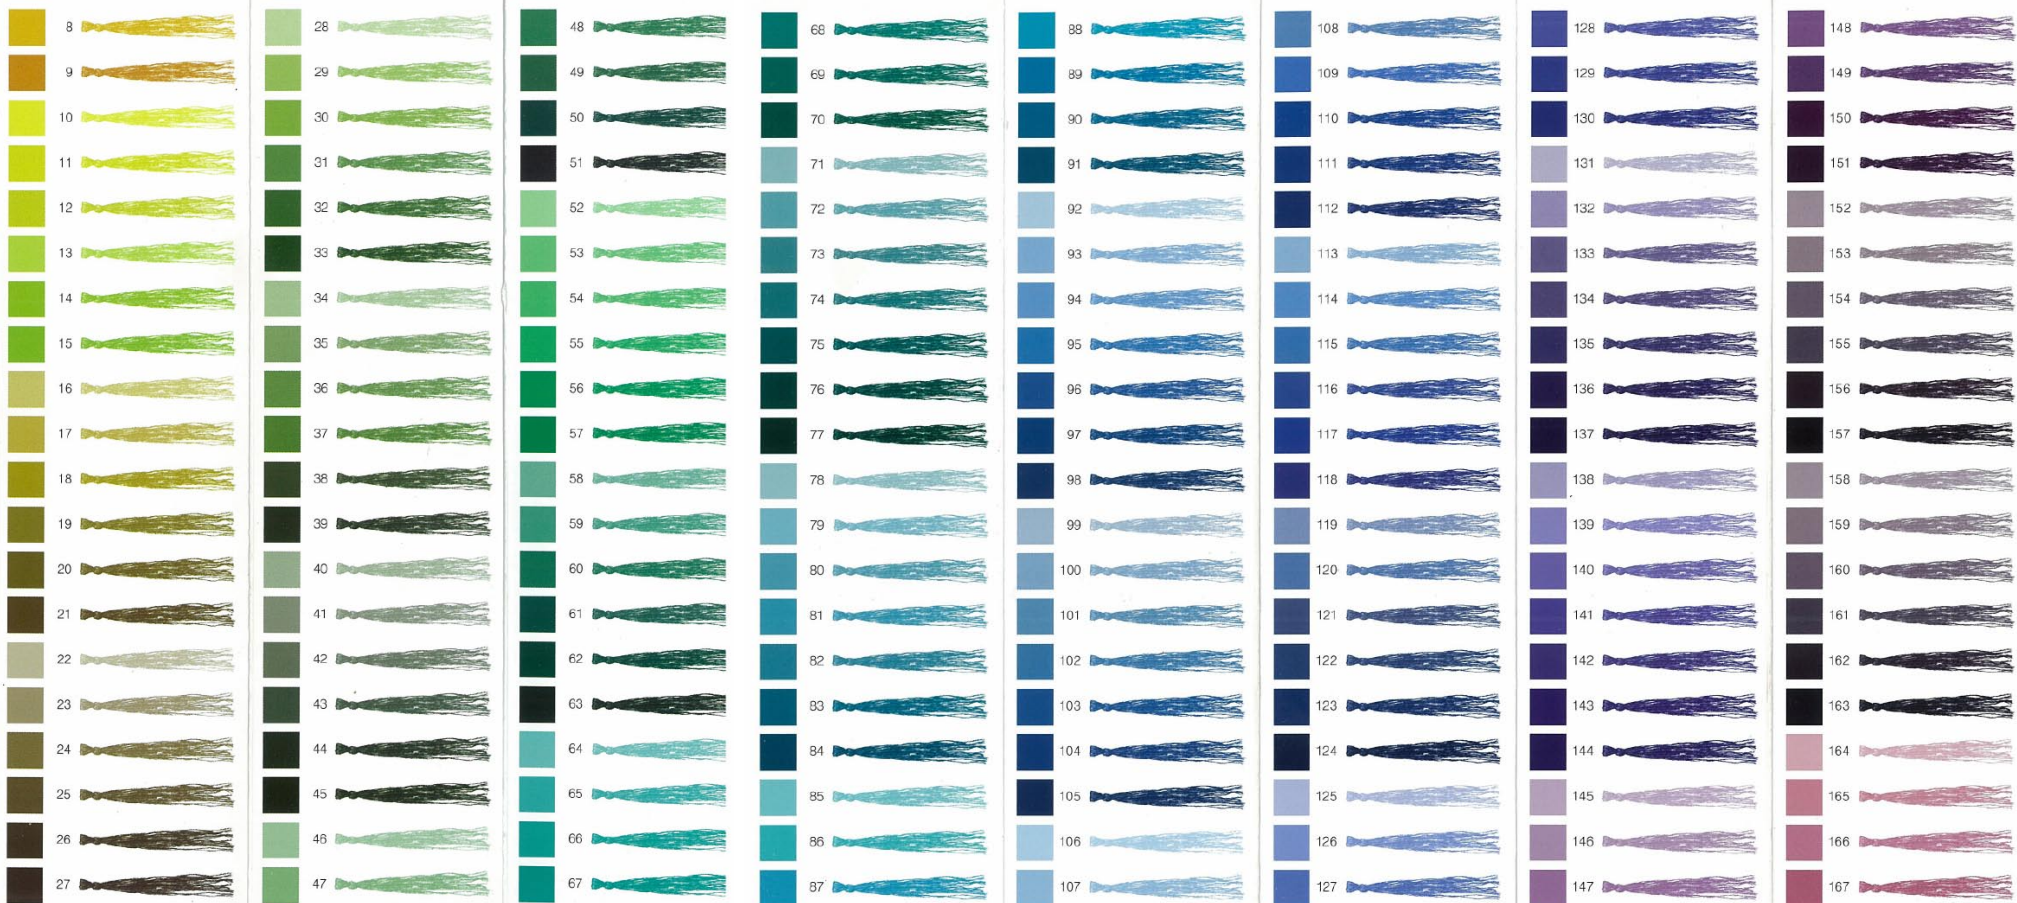

AUSTRALIAN TAPESTRY WORKSHOP

The chart is a colour guide only.

369 Part Bleach
370 Full Bleach
371 Natural

The chart is a colour guide only.